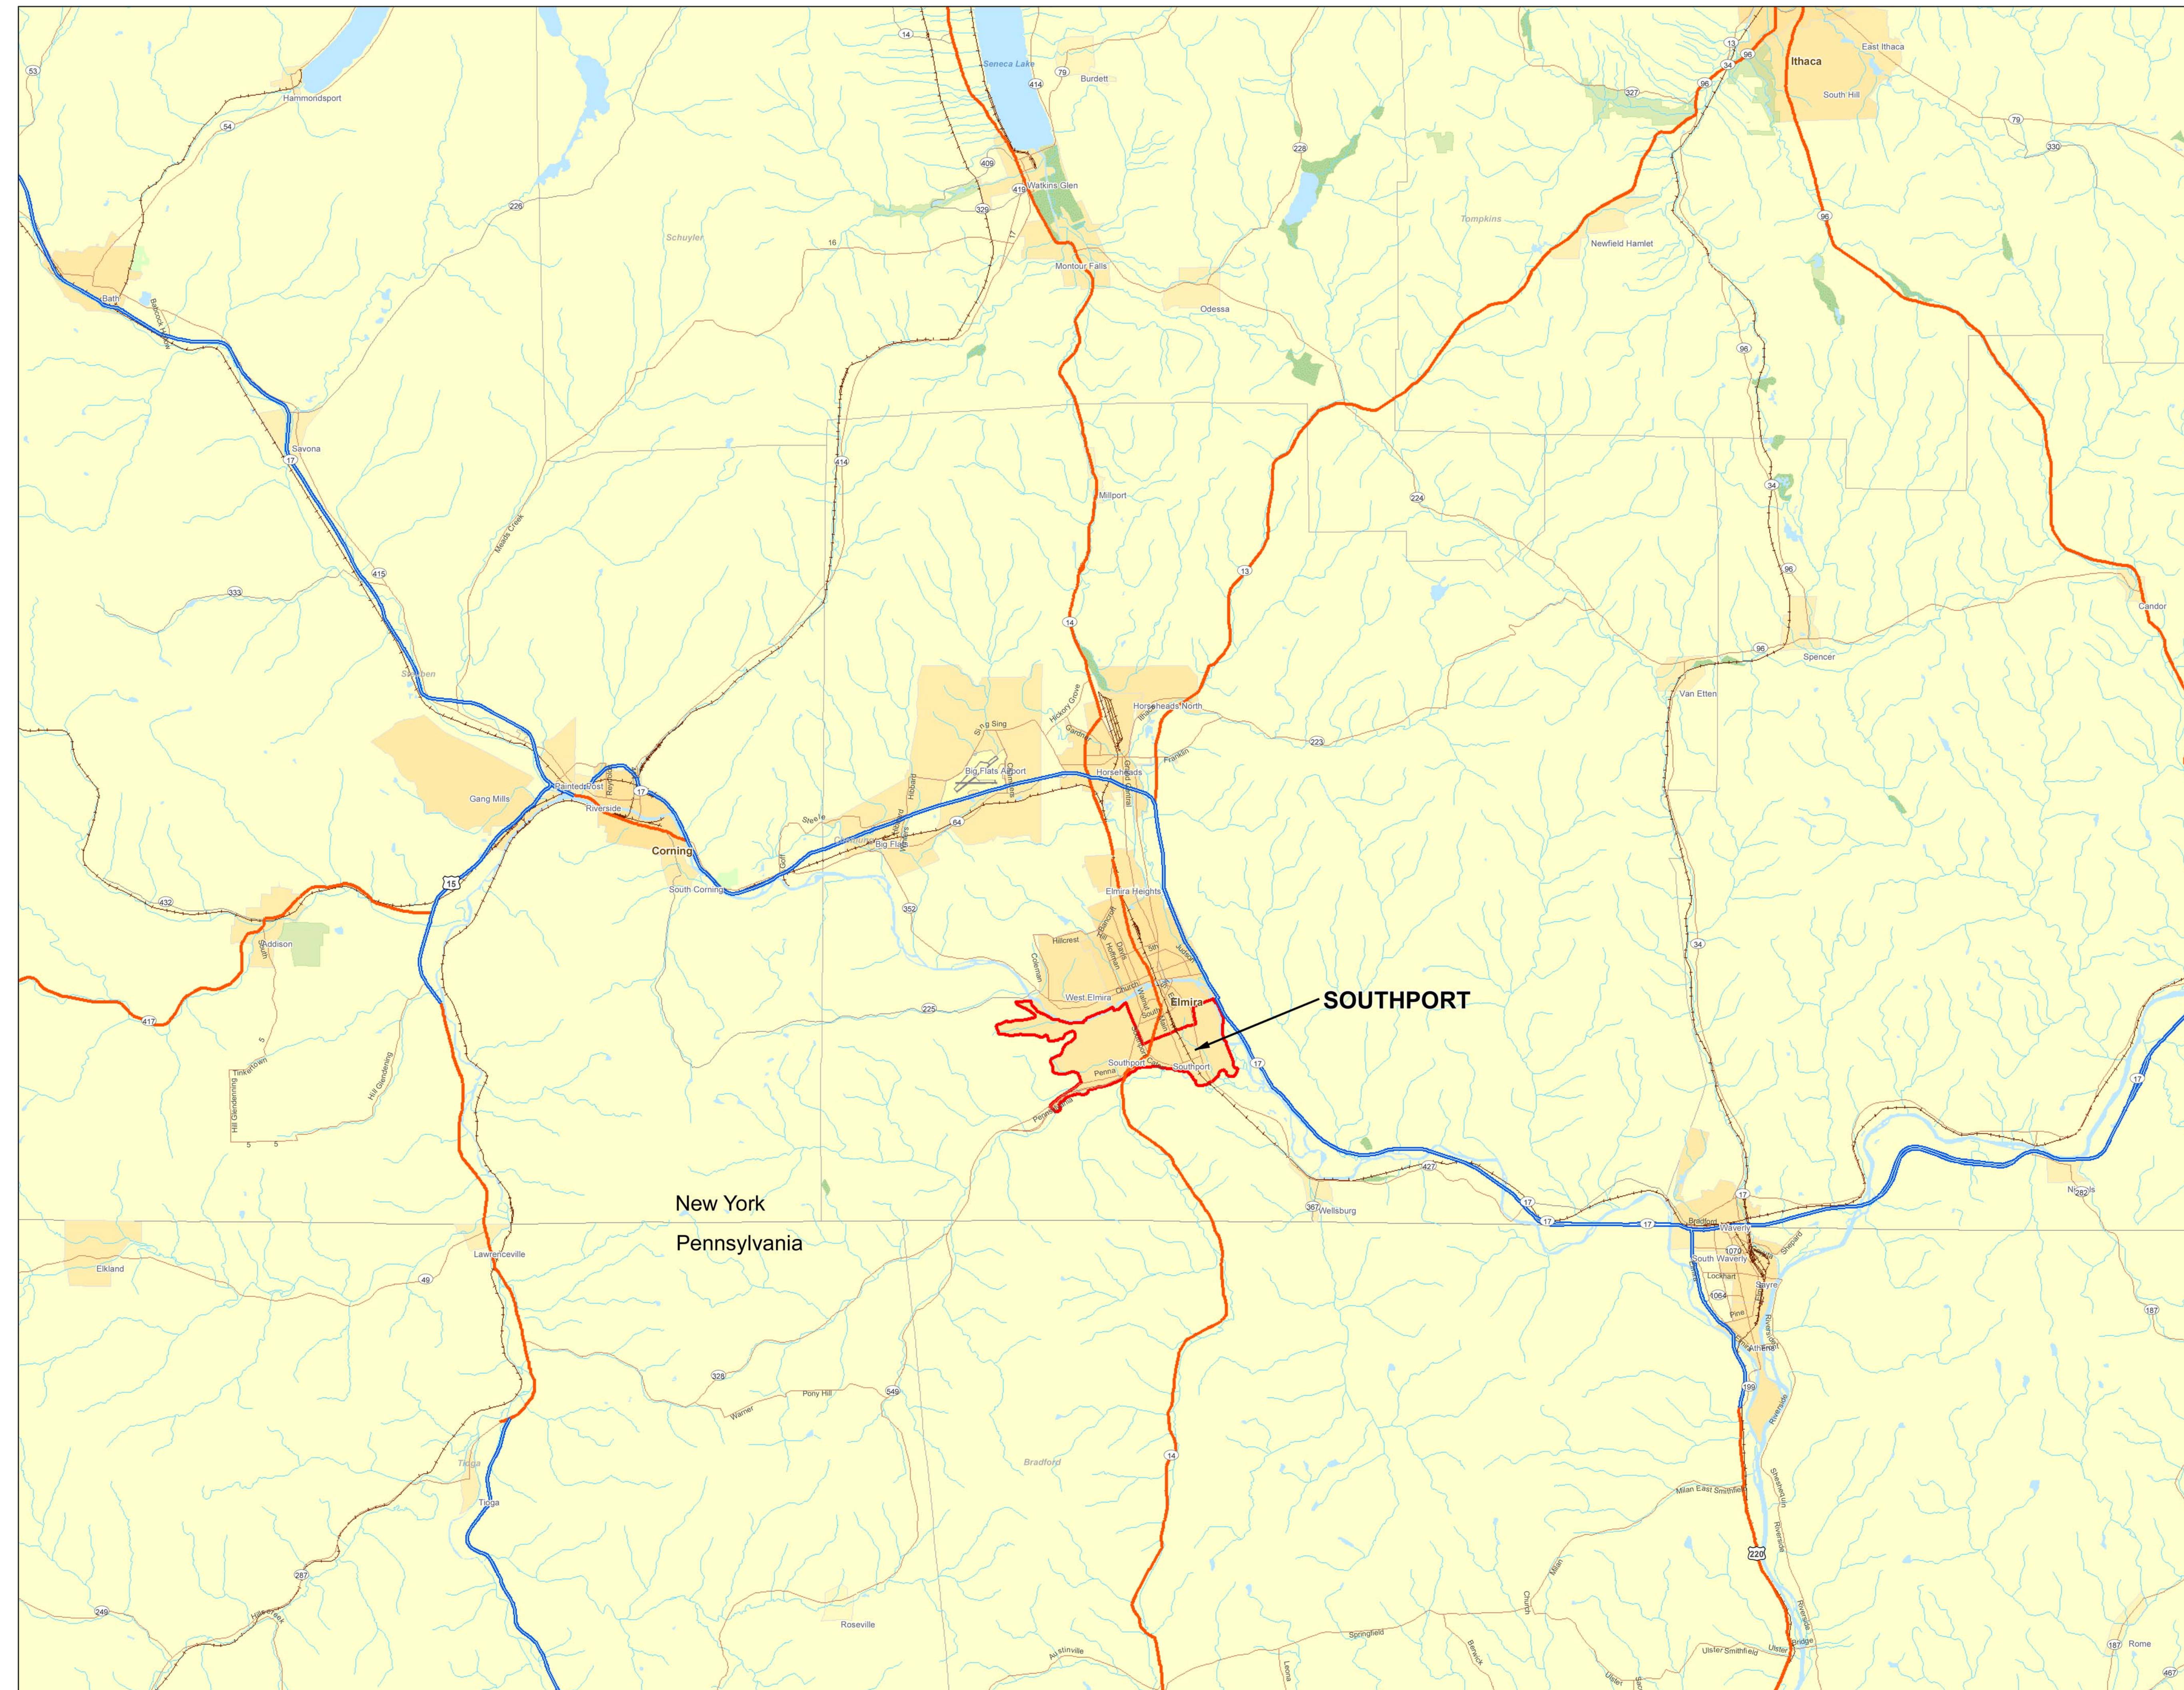

**Town of Southport  
Comprehensive Plan  
Chemung County, NY**

**Figure 1  
Location Map**

Date: March 2014

Prepared by:

This map was computer generated using data acquired by Elan Planning, Design, and Landscape Architecture PLLC from various sources and is intended only for reference, conceptual planning, and presentation purposes. This map is not intended for and should not be used to establish boundaries, property lines, location of objects, or to provide any other information typically needed for construction or any other purpose when engineered plans or land surveys are needed.