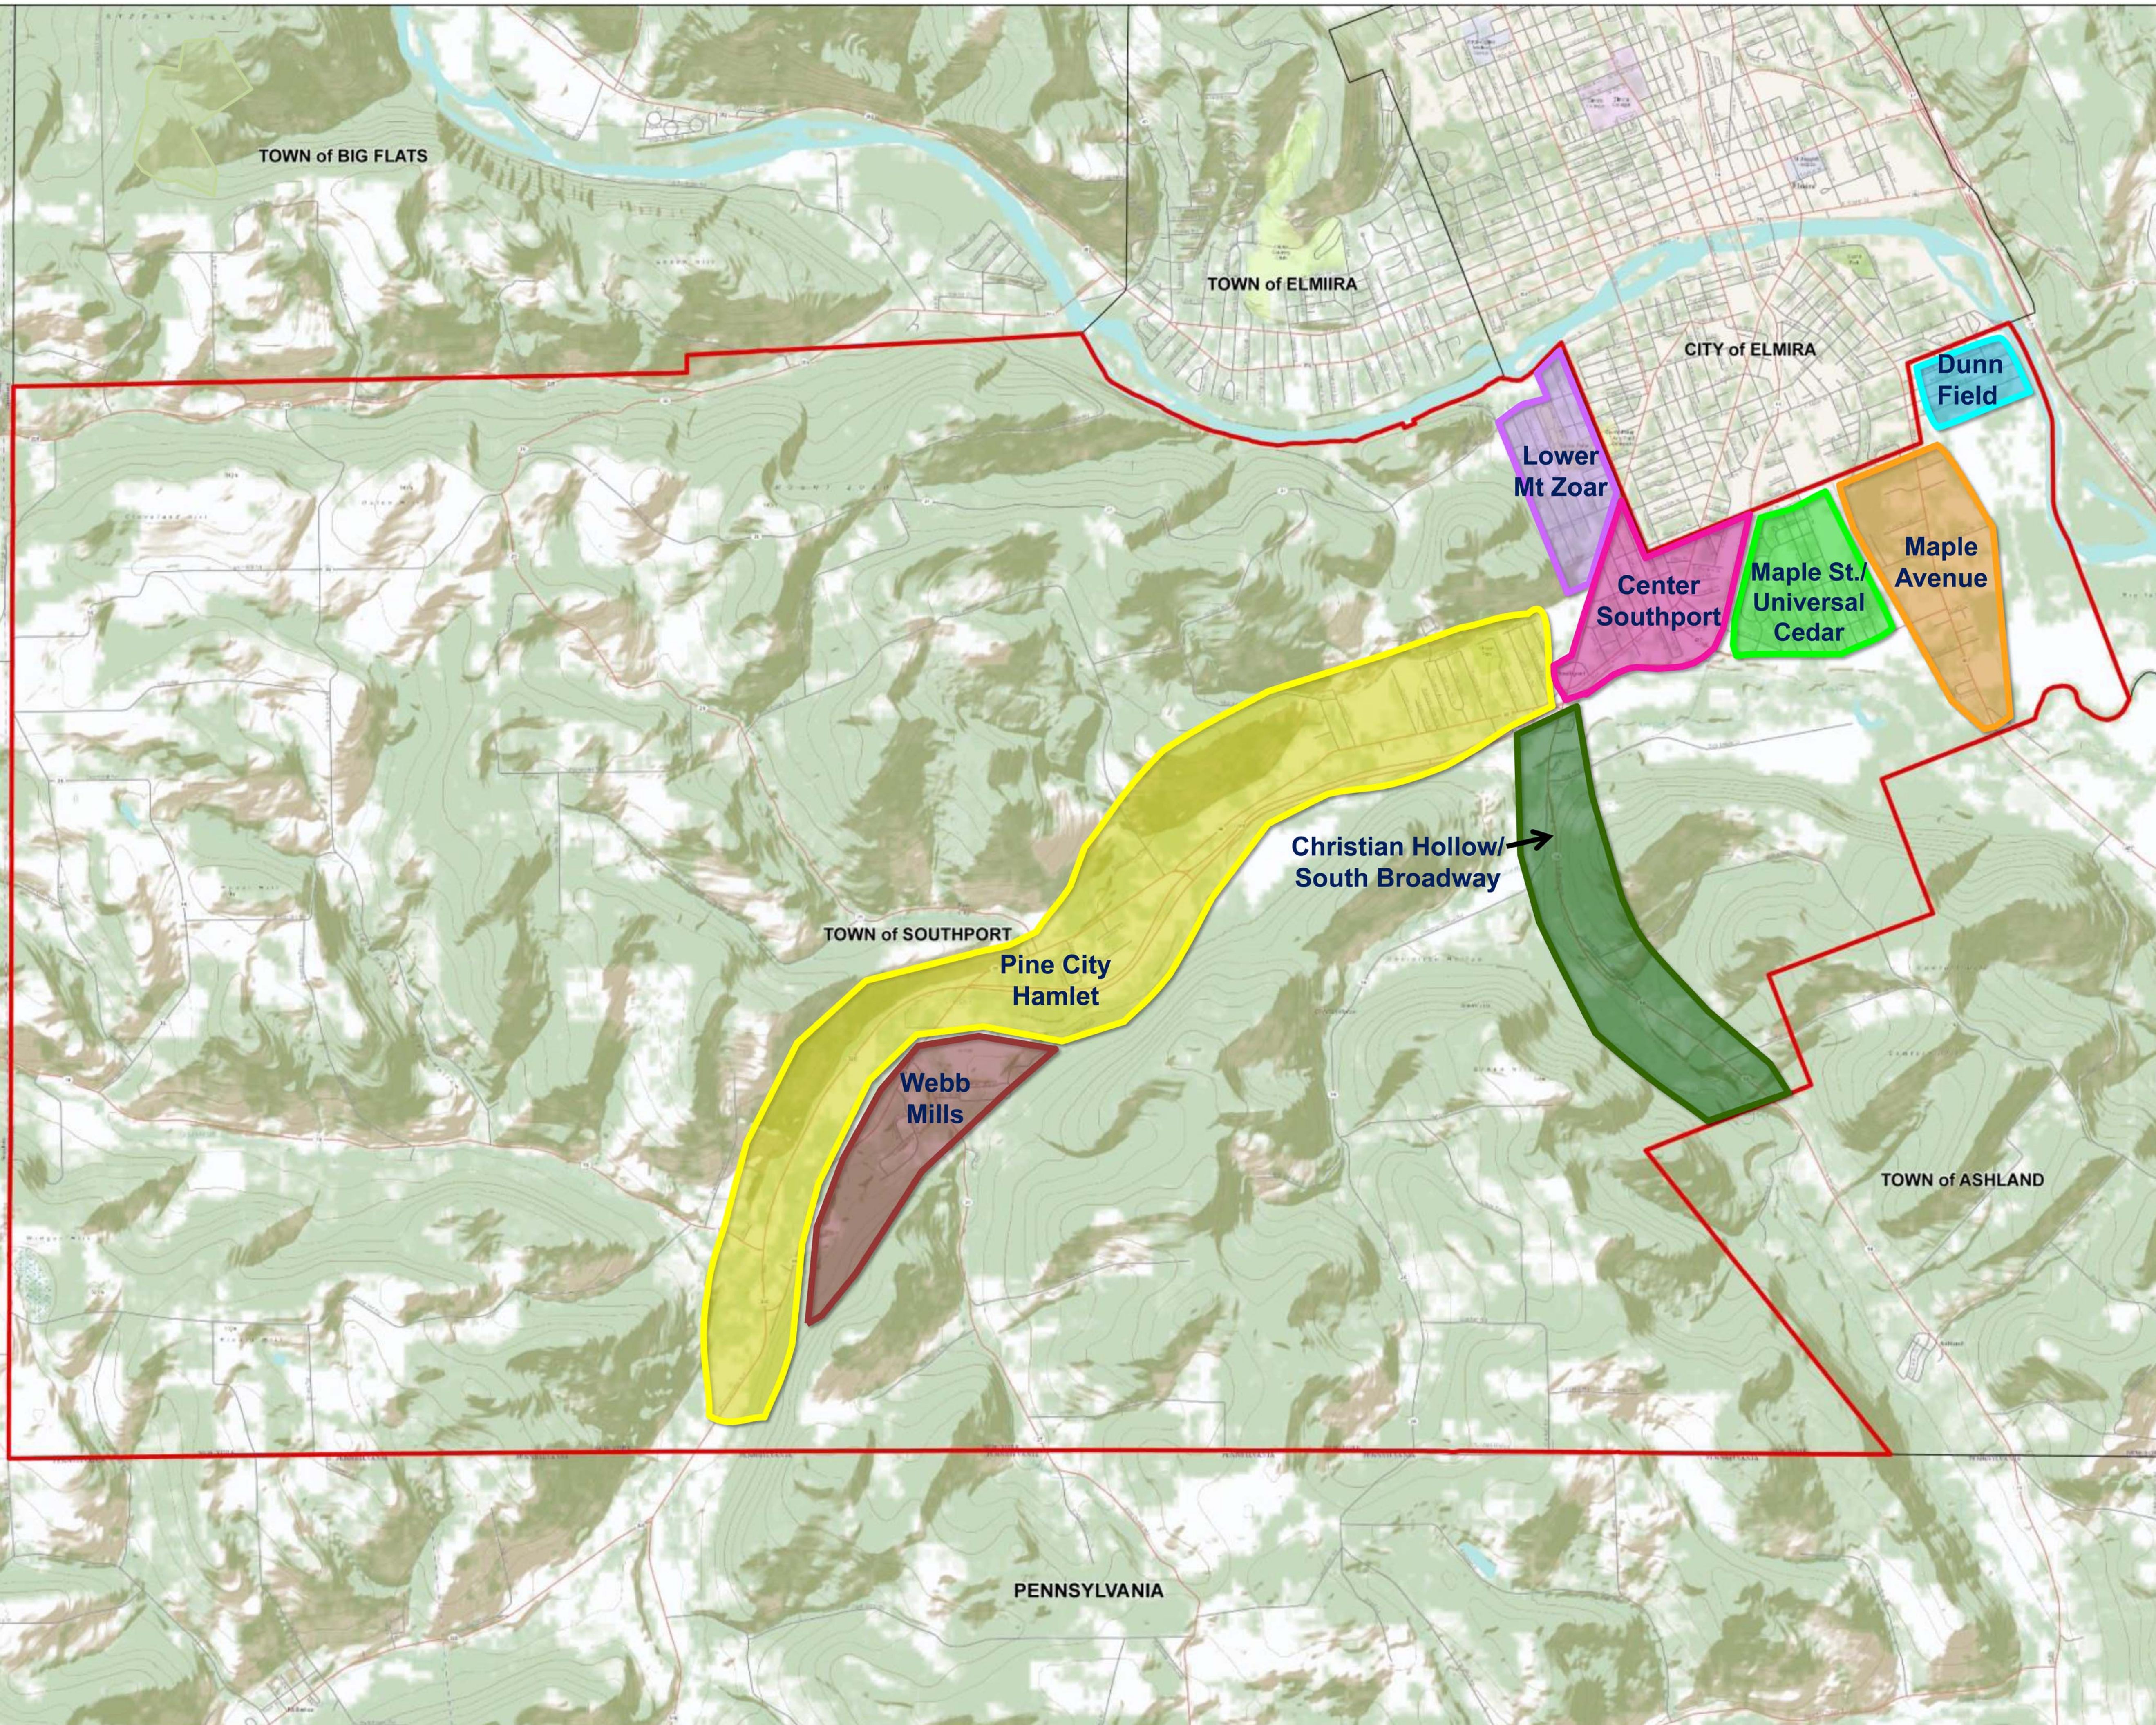

Town of Southport, NY
Comprehensive Plan
Chemung County, NY

Figure 9
Neighborhood Districts

Legend

Southport

Data Sources:
Town Boundaries: Chemung County GIS
Topographic Data: Esri World
Topographic Map

2,000 1,000 0 2,000 4,000 6,000 8,000 Feet
1 inch = 2,000 feet

Date: March 2014

Prepared by:

HUNT

ELAN
Planning / Design / Landscape Architecture PLLC